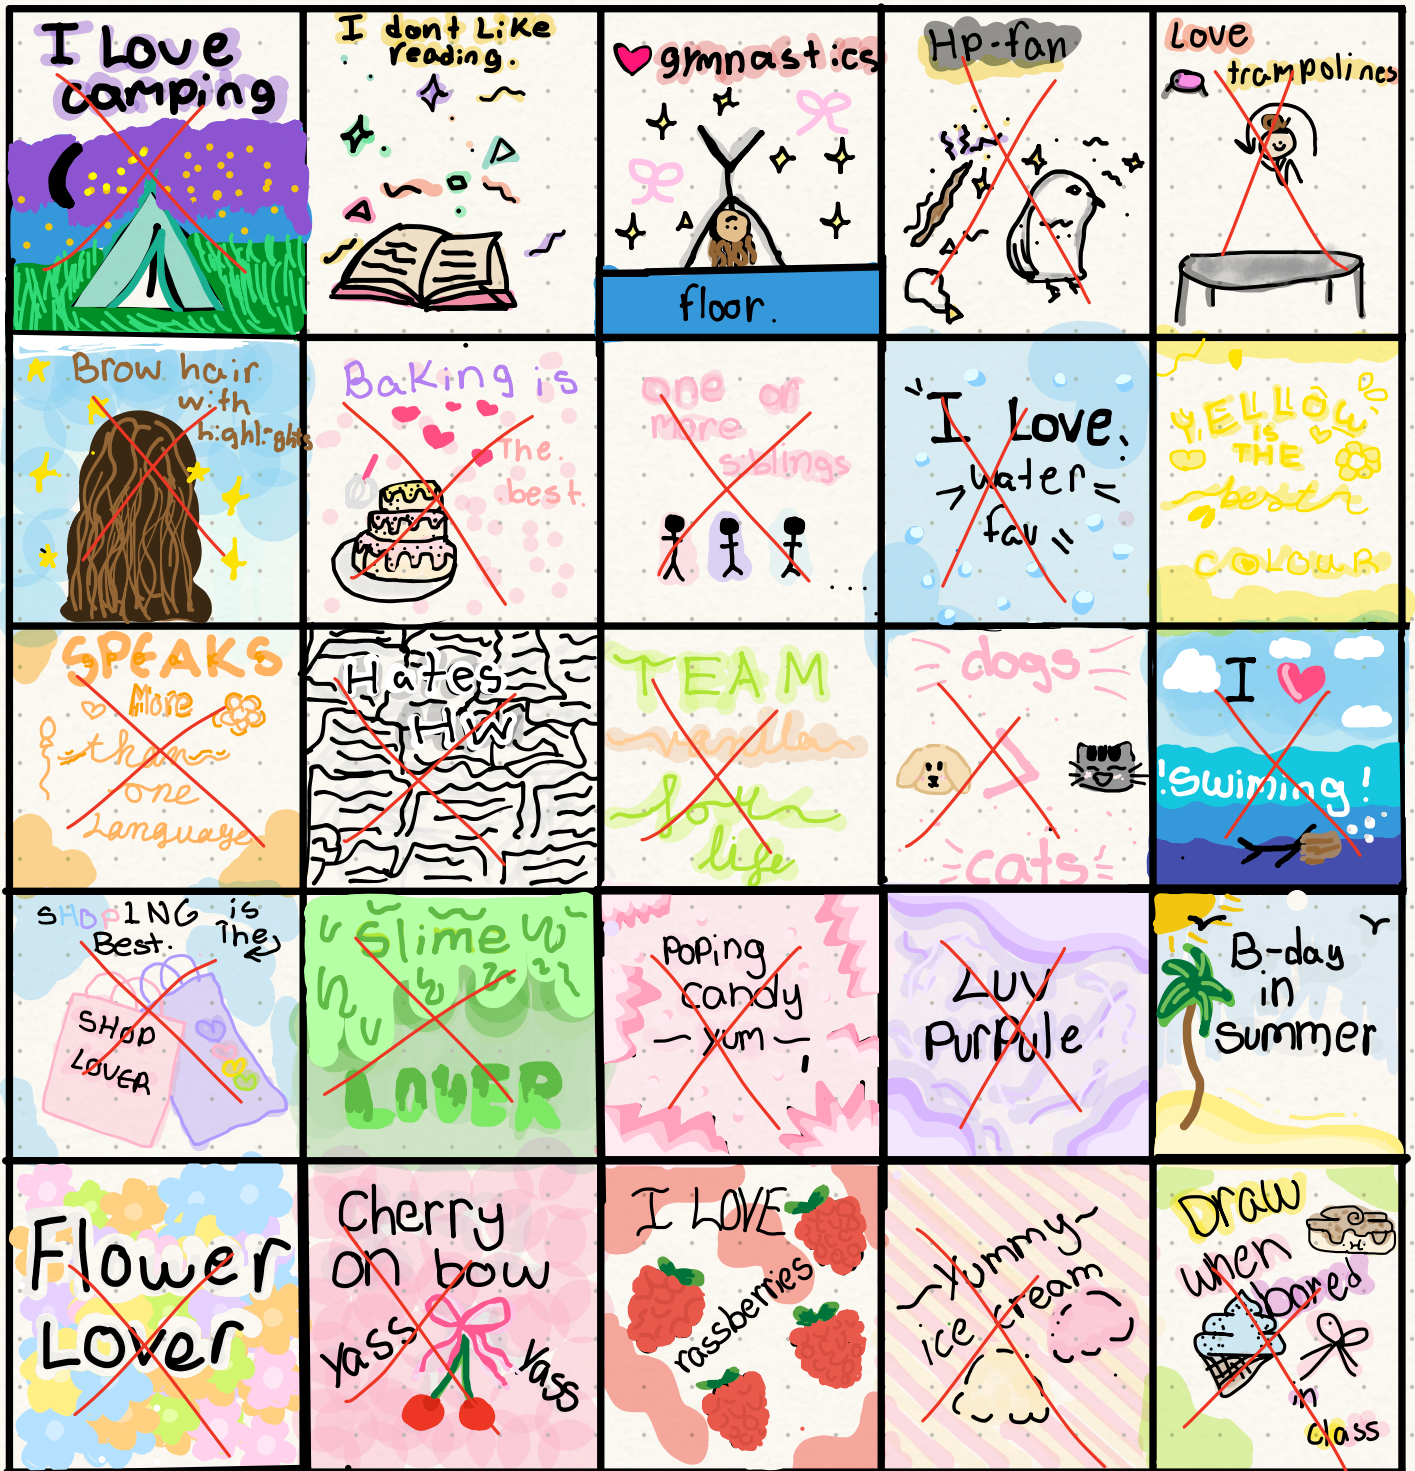

# How similar are you to @isa12345m

inspo by @doodle\_art + @Kirby-sakava

Pls don't get mad.  
♥